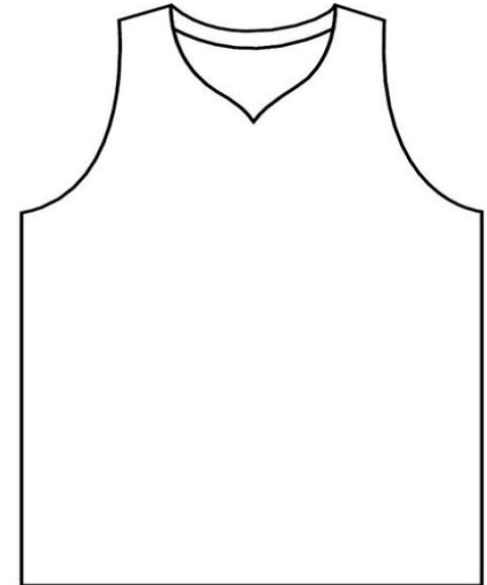

SUPERIOR CLOTHING

BASKETBALL JERSEY SIZE CHART

MEASUREMENT IN INCHES

GOOD'S DESCRIPTION

(Unit 2.54 cm =1 Inch)

EURO	USA	CHEST	FRONT LENGTH	BACK LENGTH
M	S	41	31 3/4	33 3/4
L	M	44	32 7/8	34 7/8
XL	L	47	34	36
2XL	XL	50	35 1/8	37 1/8
3XL	2XL	53	36 1/4	38 1/4
3XL	3XL	56	37 3/8	39 3/8
3XL	4XL	59	38 1/2	40 1/2

Tolerance in measurements could be (+/ -) 0.5 INCH