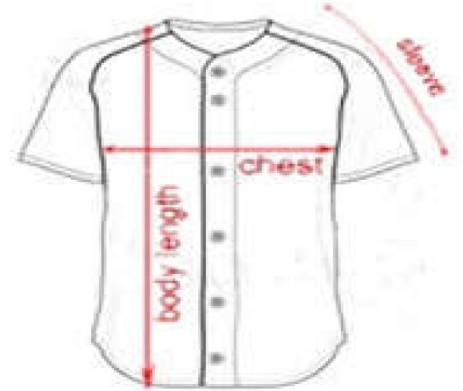

SC SUPERIOR CLOTHING

BUTTON DOWN BASEBALL SIZE CHART (Men)

MEASUREMENT IN INCHES

GOOD'S DESCRIPTION

(Unit 2.54 cm =1 Inch)

EURO	USA	CHEST	LENGTH	SLEEVE
S	XS	17	28.5	13
M	S	19	29.5	14
L	M	21	30.5	15
XL	L	23	31.5	15.5
2XL	XL	24.5	32.5	16.5
3XL	2XL	26.5	33.5	17
4XL	3XL	28.5	34.5	18

Tolerance in measurements could be (+/-) 0.5 INCH

BUTTON DOWN BASEBALL SIZE CHART (WoMen)

MEASUREMENT IN INCHES

GOOD'S DESCRIPTION

(Unit 2.54 cm =1 Inch)

EURO	USA	CHEST	LENGTH	WAIST	SLEEVE
S	XS	17	25.5	28	11
M	S	18	26.5	30	12
L	M	19	27.5	32	13
XL	L	20	28.5	34	14
2XL	XL	21	29.5	36	15
3XL	2XL	22	30.5	38	16
4XL	3XL	23	31.5	40	17

Tolerance in measurements could be (+/-) 0.5 INCH