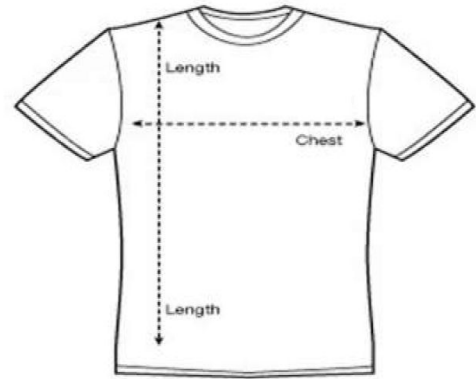

T-SHIRT SIZE CHART (ADULTS)

MEASUREMENT IN INCHES

GOOD'S DESCRIPTION

(Unit 2.54 cm =1 Inch)

EURO	USA	CHEST	LENGTH
S	XS	16"	27"
M	S	18"	28"
L	M	20"	29"
XL	L	22"	30"
2XL	XL	24"	31"
3XL	2XL	26"	32"
4XL	3XL	28"	33"

Tolerance in measurements could be (+/-) 0.5 INCH

T-SHIRT SIZE CHART (LADIES)

MEASUREMENT IN INCHES

GOOD'S DESCRIPTION

(Unit 2.54 cm =1 Inch)

EURO	USA	CHEST	LENGTH
S	XS	15"	22"
M	S	17"	23"
L	M	19"	24"
XL	L	21"	25"
2XL	XL	23"	26"
3XL	2XL	25"	27"
4XL	3XL	27"	28"

Tolerance in measurements could be (+/-) 0.5 INCH

TANK TOP SIZE CHART (ADULTS)

MEASUREMENT IN CM

GOOD'S DESCRIPTION

(Unit 2.54 cm =1 Inch)

EURO	USA	CHEST	LENGTH
S	XS	49	67
M	S	51	70
L	M	53	73
XL	L	55	76
2XL	XL	57	79
3XL	2XL	59	82
4XL	3XL	60	85

Tolerance in measurements could be (+/-) 0.5 INCH