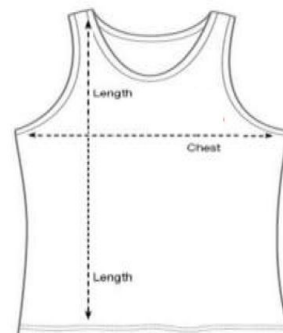

T-SHIRT SIZE CHART (ADULTS)

MEASUREMENT IN INCHES

GOOD'S DESCRIPTION

(Unit 2.54 cm =1 Inch)

EURO	USA	CHEST	LENGTH
S	XS	16"	27"
M	S	18"	28"
L	M	20"	29"
XL	L	22"	30"
2XL	XL	24"	31"
3XL	2XL	26"	32"
4XL	3XL	28"	33"

Tolerance in measurements could be (+/-) 0.5 INCH

T-SHIRT SIZE CHART (LADIES)

MEASUREMENT IN INCHES

GOOD'S DESCRIPTION

(Unit 2.54 cm =1 Inch)

EURO	USA	CHEST	LENGTH
S	XS	15"	22"
M	S	17"	23"
L	M	19"	24"
XL	L	21"	25"
2XL	XL	23"	26"
3XL	2XL	25"	27"
4XL	3XL	27"	28"

Tolerance in measurements could be (+/-) 0.5 INCH

TANK TOP SIZE CHART (ADULTS)

MEASUREMENT IN CM

GOOD'S DESCRIPTION

(Unit 2.54 cm =1 Inch)

EURO	USA	CHEST	LENGTH
S	XS	49	67
M	S	51	70
L	M	53	73
XL	L	55	76
2XL	XL	57	79
3XL	2XL	59	82
4XL	3XL	60	85

Tolerance in measurements could be (+/-) 0.5 INCH