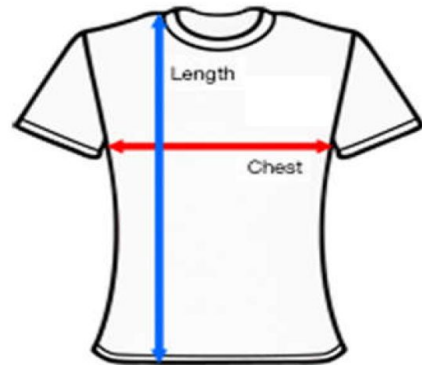

T-SHIRT SIZE CHART (ADULTS)

MEASUREMENT IN INCHES

GOOD'S DESCRIPTION

(Unit 2.54 cm =1 Inch)

EURO	USA	CHEST	LENGTH
S	XS	16"	27"
M	S	18"	28"
L	M	20"	29"
XL	L	22"	30"
2XL	XL	24"	31"
3XL	2XL	26"	32"
4XL	3XL	28"	33"

Tolerance in measurements could be (+/-) 0.5 INCH

T-SHIRT SIZE CHART (LADIES)

MEASUREMENT IN INCHES

GOOD'S DESCRIPTION

(Unit 2.54 cm =1 Inch)

EURO	USA	CHEST	LENGTH
S	XS	15"	22"
M	S	17"	23"
L	M	19"	24"
XL	L	21"	25"
2XL	XL	23"	26"
3XL	2XL	25"	27"
4XL	3XL	27"	28"

Tolerance in measurements could be (+/-) 0.5 INCH

TANK TOP SIZE CHART (ADULTS)

MEASUREMENT IN CM

GOOD'S DESCRIPTION

(Unit 2.54 cm =1 Inch)

EURO	USA	CHEST	LENGTH
S	XS	49	67
M	S	51	70
L	M	53	73
XL	L	55	76
2XL	XL	57	79
3XL	2XL	59	82
4XL	3XL	60	85

Tolerance in measurements could be (+/-) 0.5 INCH