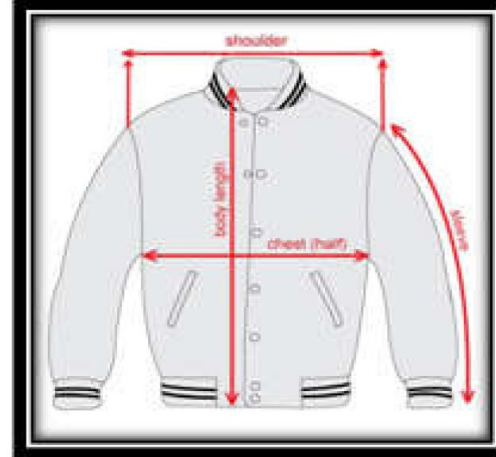

VARSIY JACKET SIZE CHART (Men)

MEASUREMENT IN INCHES

(Unit 2.54 cm =1 Inch)

GOOD'S DESCRIPTION

EURO	USA	CHEST	LENGTH	SHOULDER	SLEEVE
S	XS	23"	26.5"	20"	25.5"
M	S	24"	27"	20.5"	26"
L	M	25"	27.5"	21"	26.5"
XL	L	26"	28"	21.5"	27"
2XL	XL	27"	28.5"	22"	27.5"
3XL	2XL	28"	29"	22.5"	28"
4XL	3XL	29"	29.5"	23"	28.5"

Tolerance in measurements could be (+/-) 0.5 INCH

VARSIY JACKET SIZE CHART (WoMen)

MEASUREMENT IN INCHES

(Unit 2.54 cm =1 Inch)

GOOD'S DESCRIPTION

EURO	USA	CHEST	LENGTH	SHOULDER	SLEEVE
S	XS	18"	24"	17.5"	23"
M	S	19"	24.5"	18"	23.5"
L	M	20"	25"	18.5"	24"
XL	L	21"	25.5"	19"	24.5"
2XL	XL	22"	26"	19.5"	25"
3XL	2XL	23"	26.5"	20"	25.5"
4XL	3XL	24"	27"	20.5"	26"

Tolerance in measurements could be (+/-) 0.5 INCH

VARSIY JACKET SIZE CHART (ChildRen)

MEASUREMENT IN INCHES

(Unit 2.54 cm =1 Inch)

GOOD'S DESCRIPTION

EURO	USA	CHEST	LENGTH	SHOULDER	SLEEVE
S	XS	16"	20.5"	15.5"	20.5"
M	S	17"	21"	16"	21"
L	M	18"	21.5"	16.5"	21.5"
XL	L	19"	22"	17"	22"
2XL	XL	20"	22.5"	17.5"	22.5"
3XL	2XL	21"	23"	18"	23"
4XL	3XL	22"	23.5"	18.5"	23.5"

Tolerance in measurements could be (+/-) 0.5 INCH